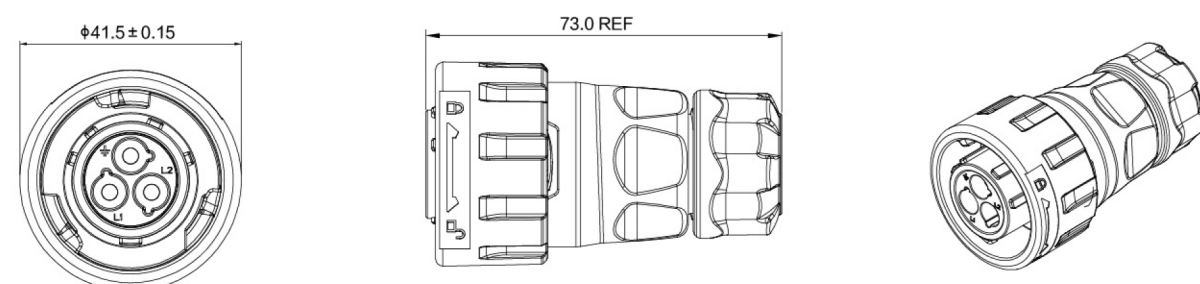

YM-24 Appearance Dimension

■ Cable connector