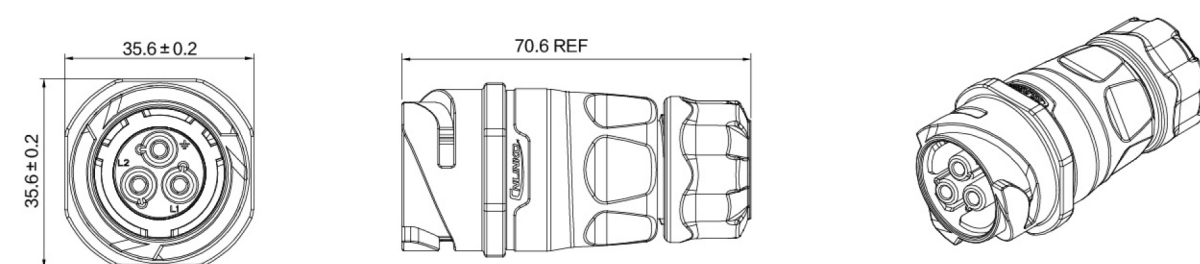

■ In-line Cable connector