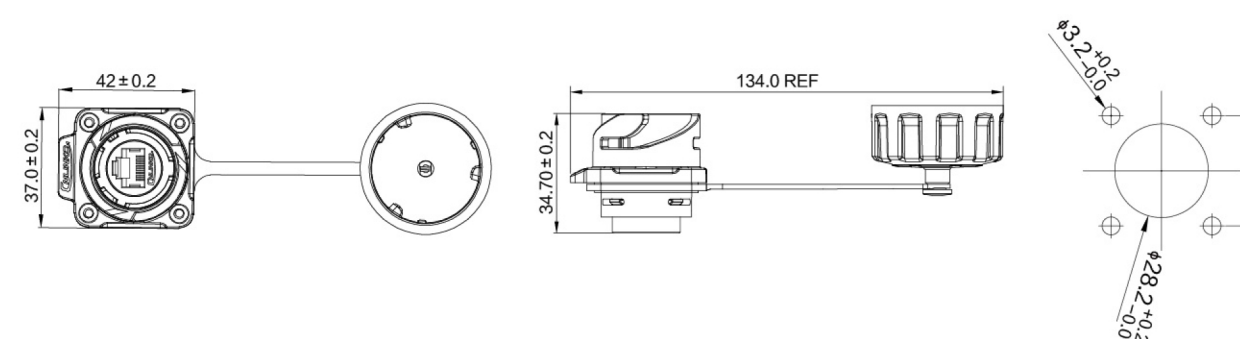

■ RJ45 Flange Panel Mountin